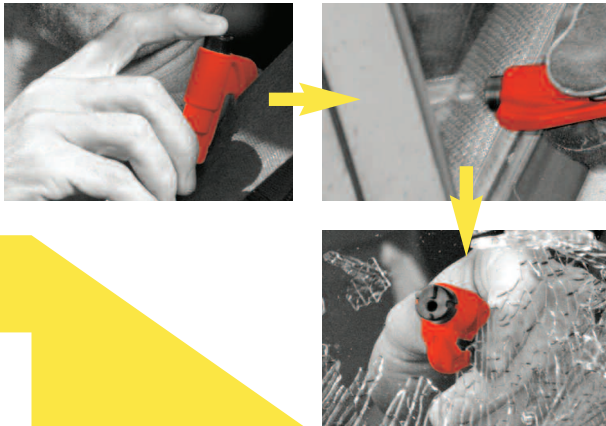

What is ResQMe?

ResQMe™ is a unique portable safety device that goes on your key chain. This innovative tool allows people to escape from being trapped in vehicles.

Is it reusable?

Yes! The **ResQMe™** spike resets automatically and can be used multiple times. The blade is extremely durable and can easily perform multiple seat belts cuts. All is to ensure maximum performance!

Where is it made?

ResQMe™ is Made in the USA and crafted with the highest quality materials used by safety professionals.

How does it work ?

ResQMe™ attaches to your keychain with a detachable clip. Pull the clip away from the product to reveal the cutter (blade). Hook over seatbelt and pull. To activate the window breaker, simply push the black head against a side window until the concealed spring-loaded spike releases and shatters window.