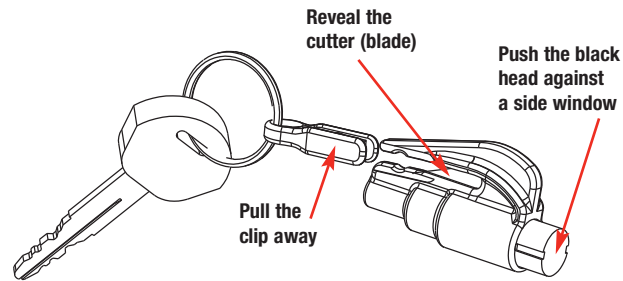

What is ResQMe?

ResQMe™ is a unique portable safety device that goes on your key chain. This innovative tool allows people to escape from being trapped in vehicles.

Is it reusable?

Yes! The **ResQMe™** spike resets automatically and can be used multiple times. The blade is extremely durable and can easily perform multiple seat belts cuts. All is to ensure maximum performance!

Where is it made?

ResQMe™ is Made in the USA and crafted with the highest quality materials used by safety professionals.

How does it work ?

ResQMe™ attaches to your keychain with a detachable clip. Pull the clip away from the product to reveal the cutter (blade). Hook over seatbelt and pull. To activate the window breaker, simply push the black head against a side window until the concealed spring-loaded spike releases and shatters window.