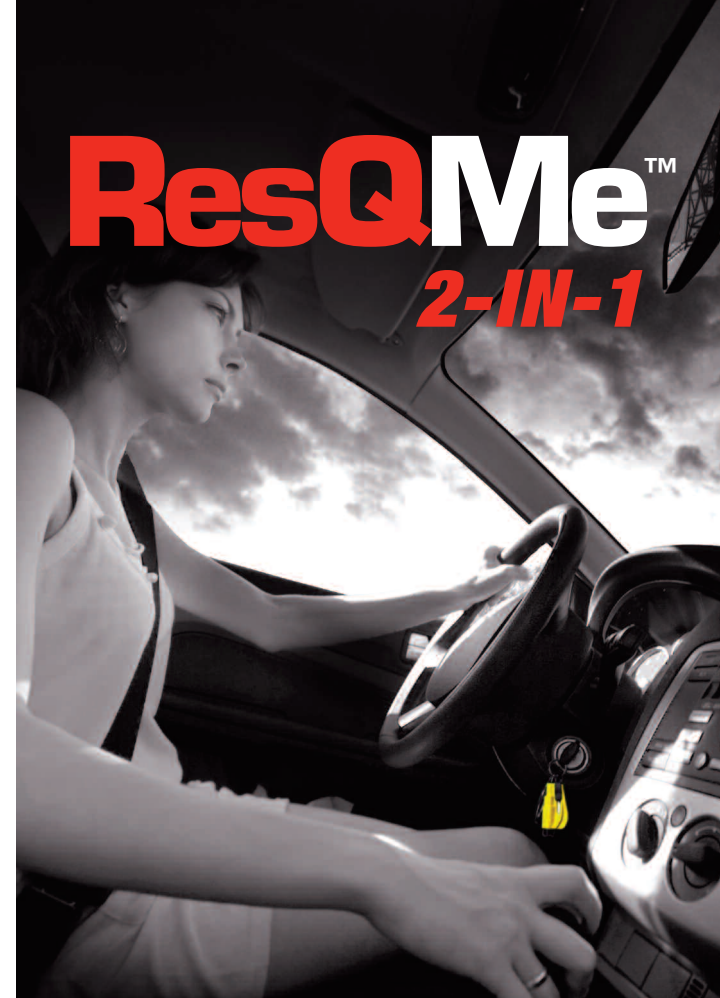

[WWW.CARESCAPETOOLS.COM]

ResQMe™

2-IN-1